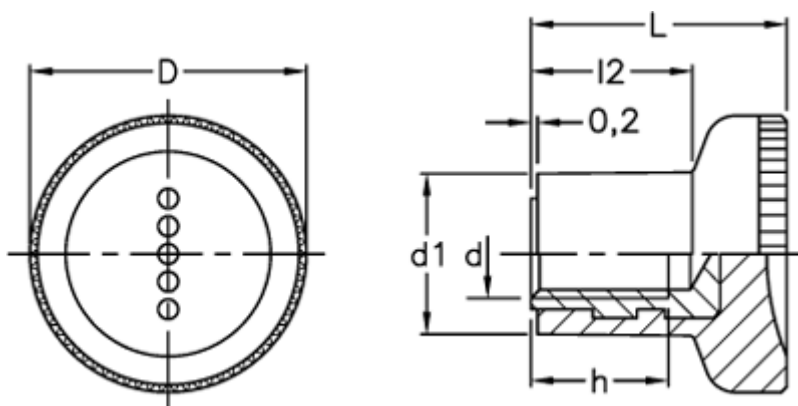

Data Sheet

Article number: 23052422211

Description: E+G Knurled knob
EKK.25-B M8-C1

Measures

D	= 25
d1	= 14.5
d 6H	= M8
h	= 12
L	= 22.5
l2	= 14.0